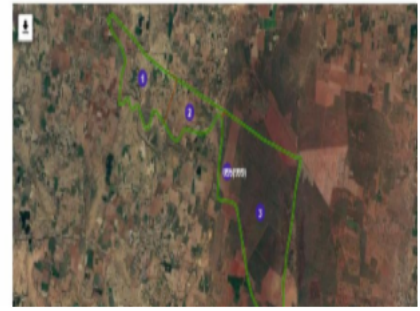

Nazri Naksha

Google Map View