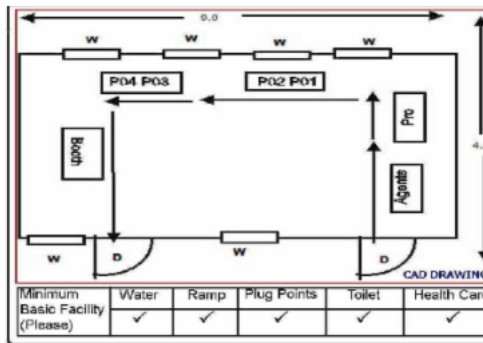

Nazri Naksha

Google Map View

Polling Station Building Front View

Polling Station Front View

Cad View

Key MAP View