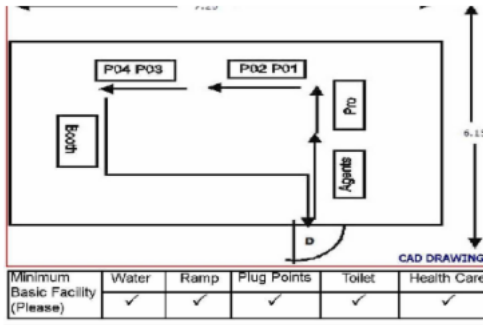

Polling Station Front View

Cad View