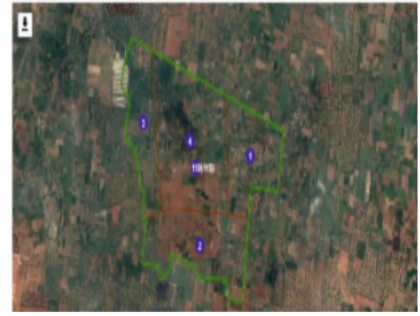

Nazri Naksha

Google Map View