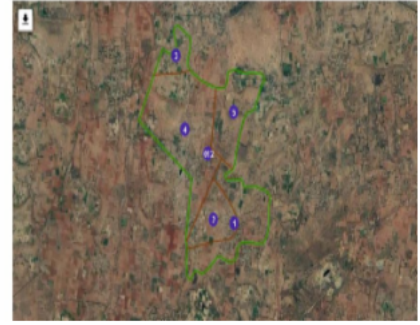

Nazri Naksha

Google Map View