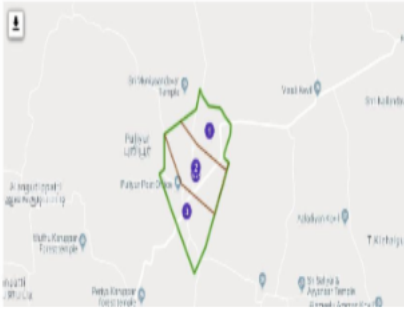

Nazri Naksha

Google Map View