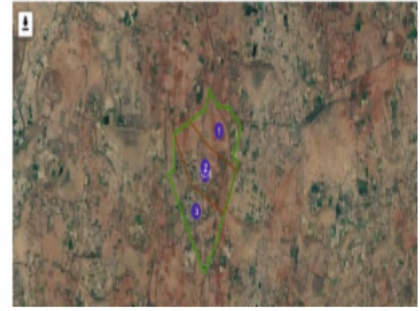

Nazri Naksha

Google Map View