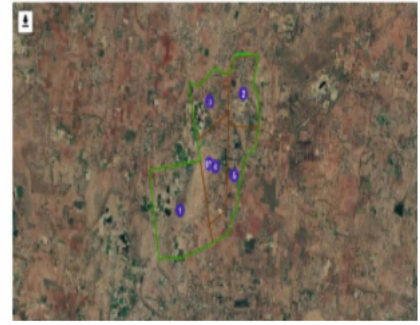

Nazri Naksha

Google Map View