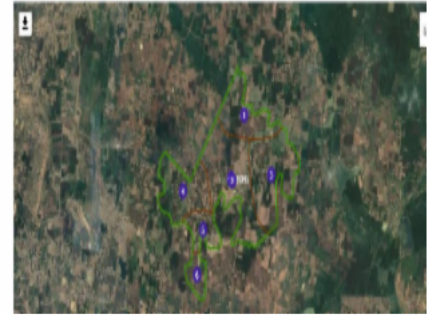

Nazri Naksha

Google Map View