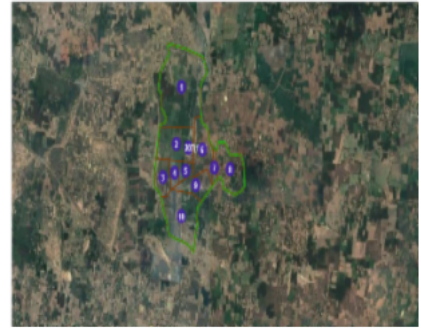

Nazri Naksha

Google Map View