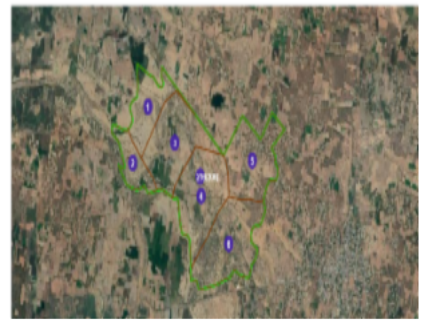

Nazri Naksha

Google Map View