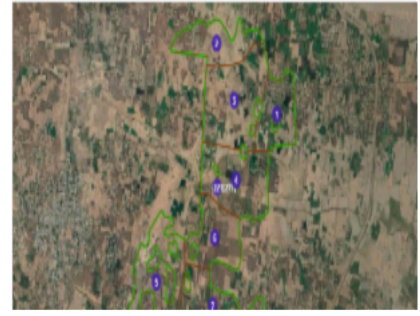

Nazri Naksha

Google Map View