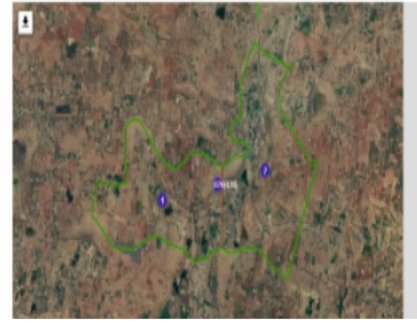

Nazri Naksha

Google Map View