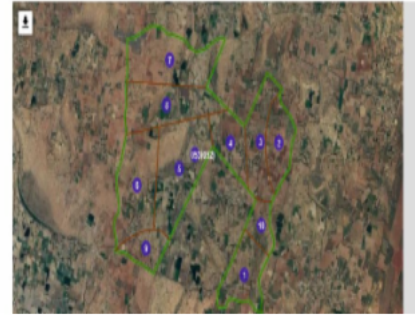

Nazri Naksha

Google Map View