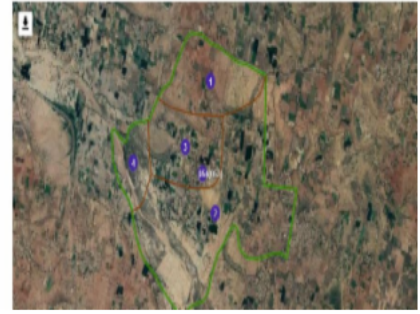

Nazri Naksha

Google Map View