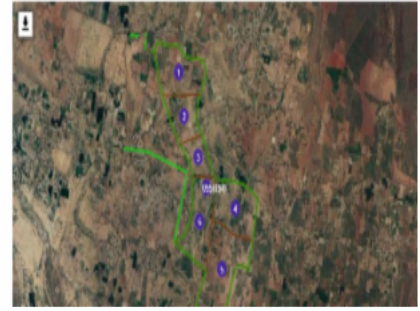

Nazri Naksha

Google Map View