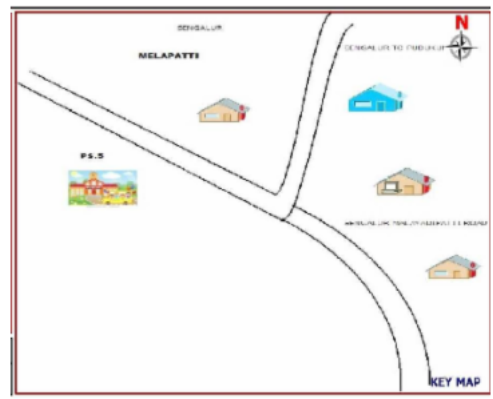

Cad View

Key MAP View

Minimum Basic Facility (Please)	Water	Ramp	Plug Points	Toilet	Health Car
	✓	✓	✓	✓	✓