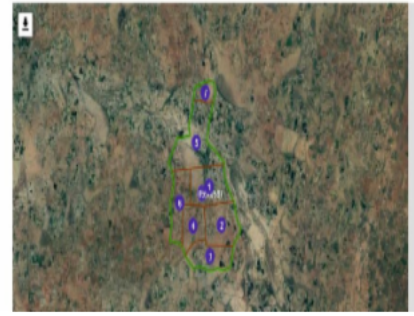

Nazri Naksha

Google Map View