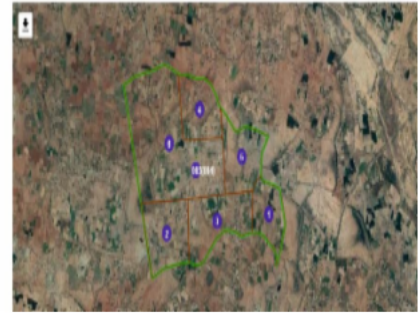

Nazri Naksha

Google Map View