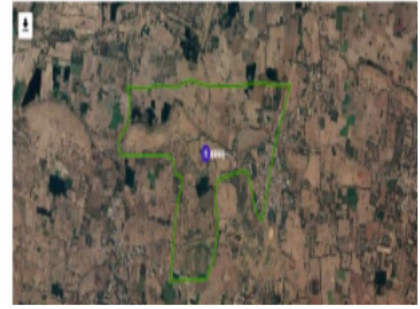

Nazri Naksha

Google Map View