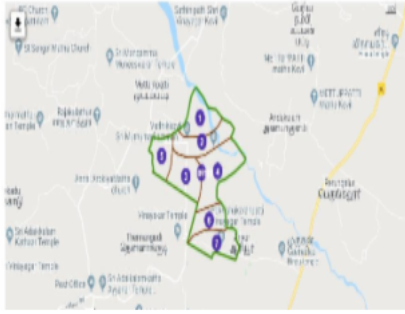

Nazri Naksha

Google Map View