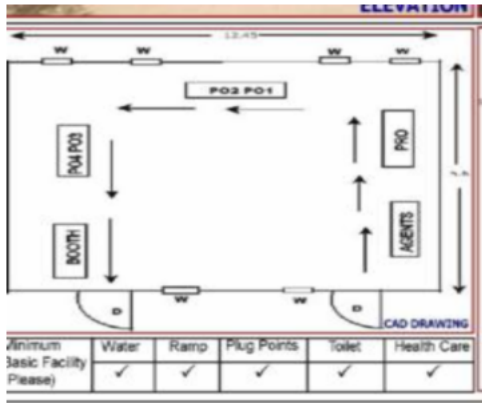

Polling Station Building Front View

Polling Station Front View