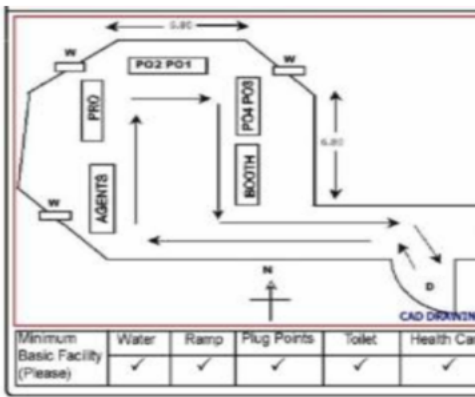

Nazri Naksha

Google Map View

Polling Station Building Front View

Polling Station Front View

Cad View

Key MAP View