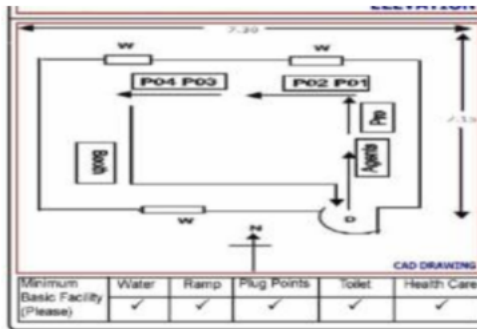

Nazri Naksha

Google Map View

Polling Station Building Front View

Polling Station Front View

Cad View

Key MAP View