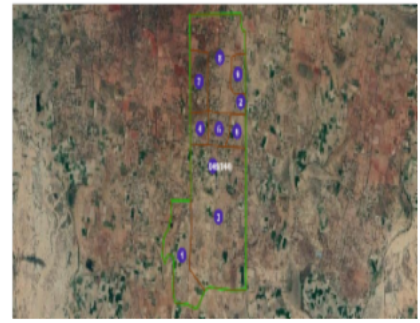

Nazri Naksha

Google Map View