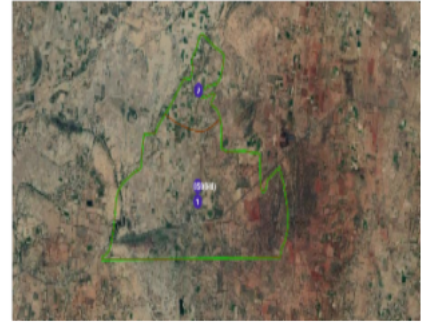

Nazri Naksha

Google Map View