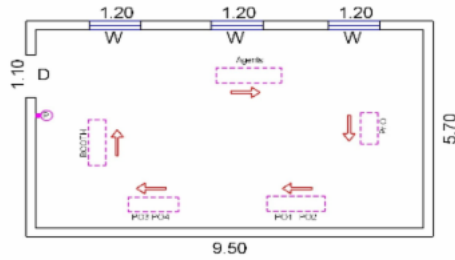

### Polling Station Building Front View

### Polling Station Front View

### Cad View

CAD DRAWING

scale 1cm:1m

Minimum Basic Facility (Please)	Water	Ramp	Plug Points	Toilet	Healthcare
	✓	✓	✓	✓	✓