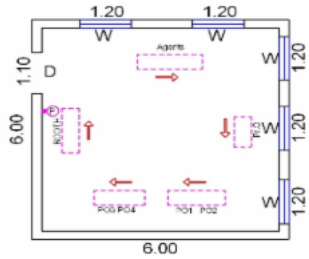

Google Map View

Polling Station Building Front View

Polling Station Front View

Cad View

CAD DRAWING

scale 1cm :1m

Minimum Basic Facility (Please)	Water	Ramp	Plug Points	Toilet	Healthcare
	✓	✓	✓	✓	✓

Key MAP View