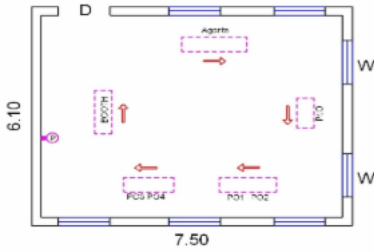

Google Map View

Polling Station Building Front View

Polling Station Front View

Cad View

CAD DRAWING

scale 1cm : 1m

Minimum Basic Facility (Please ✓)	Water	Ramp	Plug Points	Toilet	Healthcare
✓	✓	✓	✓	✓	✓

Key MAP View