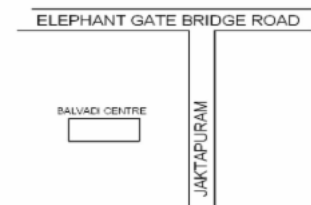

- a) Landmarks
- b) Road Names
- c) Traffic flow