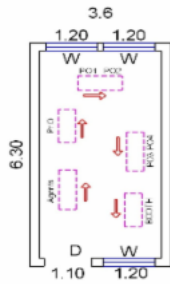

Google Map View

Polling Station Building Front View

Polling Station Front View

Cad View

Key MAP View

CAD DRAWING

scale 1cm :1m

Minimum Basic Facility (Please ✓)	Water	Ramp	Plug Points	Toilet	Healthcare
	✓	✓	✓	✓	✓