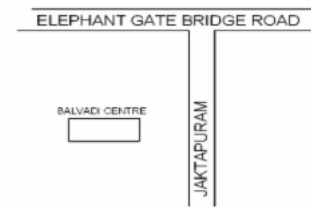

Key MAP View

KEY MAP

- a) Landmarks
- b) Road Names
- c) Traffic flow