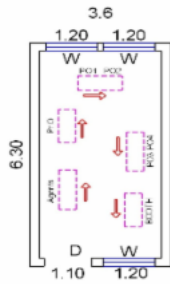

Google Map View

Polling Station Building Front View

Polling Station Front View

Cad View

CAD DRAWING

scale 1cm :1m

Minimum Basic Facility (Please ✓)	Water	Ramp	Plug Points	Toilet	Healthcare
	✓	✓	✓	✓	✓

Key MAP View