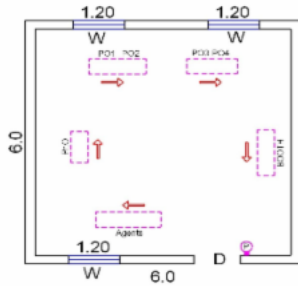

Google Map View

Polling Station Building Front View

Polling Station Front View

Cad View

CAD DRAWING

scale 1cm : 1m

Minimum Basic Facility (Please ✓)	Water	Ramp	Plug Points	Toilet	Healthcare
	✓	✓	✓	✓	✓

Key MAP View