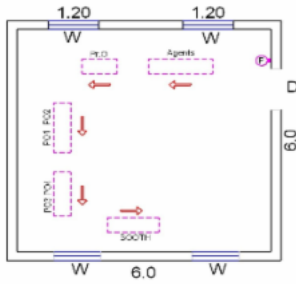

Google Map View

Polling Station Building Front View

Polling Station Front View

Cad View

CAD DRAWING

scale 1cm :1m

Minimum Basic Facility (Please)	Water	Ramp	Plug Points	Toilet	Healthcare
✓	✓	✓	✓	✓	✓

Key MAP View