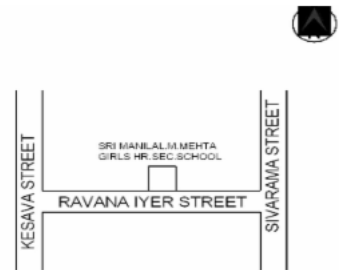

- a) Landmarks
- b) Road Names
- c) Traffic flow