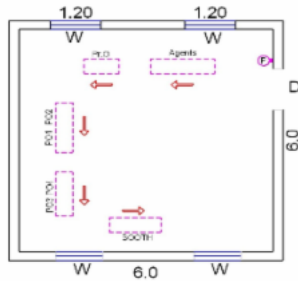

Google Map View

Polling Station Building Front View

Polling Station Front View

Cad View

Key MAP View

CAD DRAWING

scale 1cm :1m

Minimum Basic Facility (Please)	Water	Ramp	Plug Points	Toilet	Healthcare
	✓	✓	✓	✓	✓