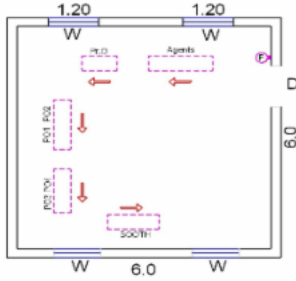

Google Map View

Polling Station Building Front View

Polling Station Front View

Cad View

Key MAP View

CAD DRAWING

scale 1cm :1m

Minimum Basic Facility (Please)	Water	Ramp	Plug Points	Toilet	Healthcare
✓	✓	✓	✓	✓	✓