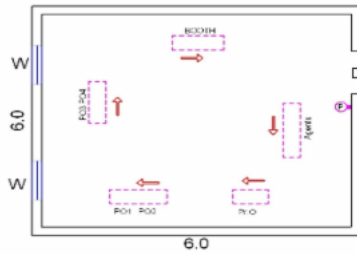

Google Map View

Polling Station Building Front View

Polling Station Front View

Cad View

Key MAP View

CAD DRAWING

scale 1cm :1m

Minimum Basic Facility (Please ✓)	Water ✓	Ramp ✓	Plug Points ✓	Toilet ✓	Healthcare ✓
-----------------------------------	---------	--------	---------------	----------	--------------