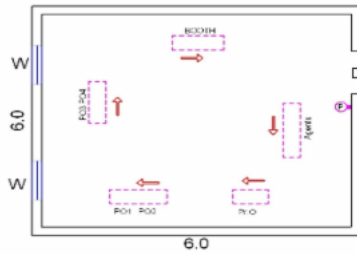

Google Map View

Polling Station Building Front View

Polling Station Front View

Cad View

Key MAP View

CAD DRAWING

scale 1cm : 1m

Minimum Basic Facility (Please ✓)	Water	Ramp	Plug Points	Toilet	Healthcare
	✓	✓	✓	✓	✓