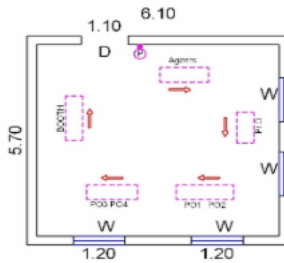

Polling Station Front View

Cad View

Key MAP View

CAD DRAWING

KEY MAP

scale 1cm : 1m

Minimum Basic Facility (Please ✓)	Water ✓	Ramp ✓	Plug Points ✓	Toilet ✓	Healthcare ✓
-----------------------------------	---------	--------	---------------	----------	--------------