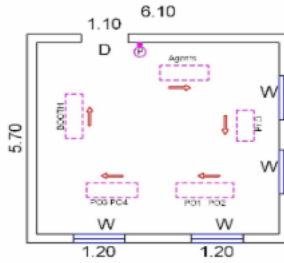

Cad View

CAD DRAWING

scale 1cm : 1m

Minimum Basic Facility (Please ✓)	Water ✓	Ramp ✓	Plug Points ✓	Toilet ✓	Healthcare ✓