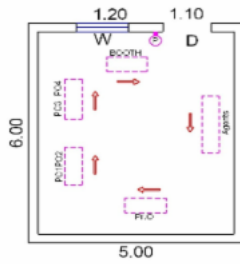

Google Map View

Polling Station Building Front View

Polling Station Front View

Cad View

Key MAP View

CAD DRAWING

scale 1cm : 1m

Minimum Basic Facility (Please ✓)	Water	Ramp	Plug Points	Toilet	Healthcare
	✓	✓	✓	✓	✓