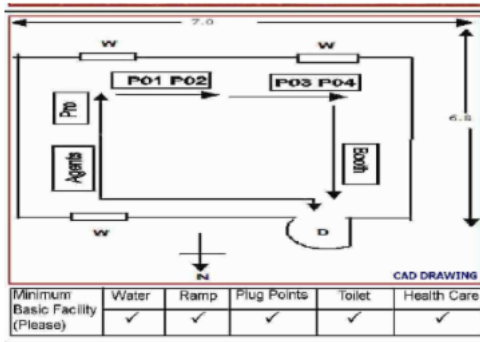

Nazri Naksha

Google Map View

Polling Station Building Front View

Polling Station Front View

Cad View

Key MAP View