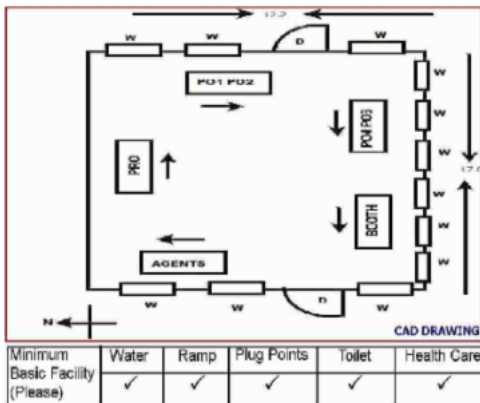

Nazri Naksha

Google Map View

Polling Station Building Front View

Polling Station Front View

Cad View

Key MAP View