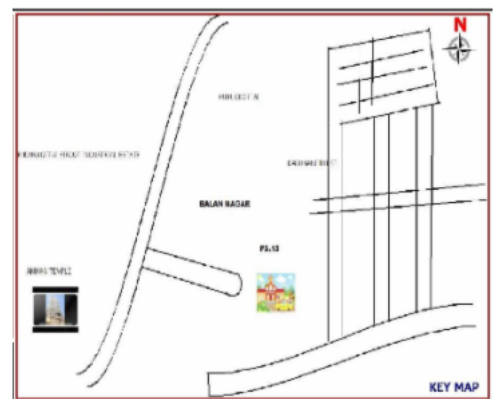

Cad View

Key MAP View

Minimum Basic Facility (Please)	Water	Ramp	Plug Points	Toilet	Health Care
	✓	✓	✓	✓	✓