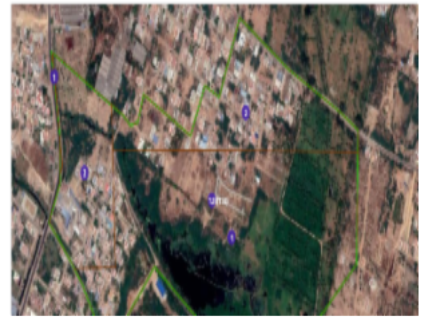

Nazri Naksha

Google Map View