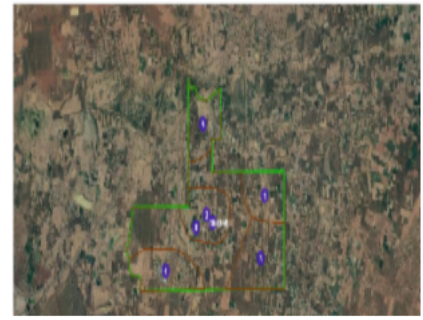

Nazri Naksha

Google Map View