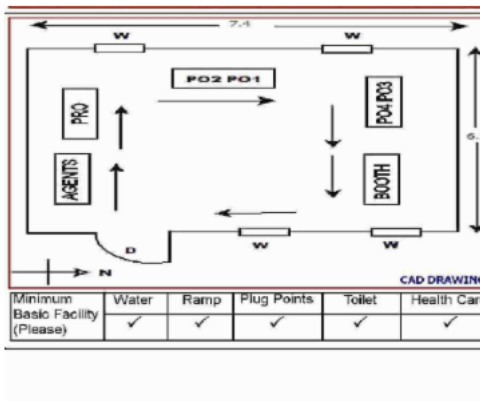

Nazri Naksha

Google Map View

Polling Station Building Front View

Polling Station Front View

Cad View

Key MAP View