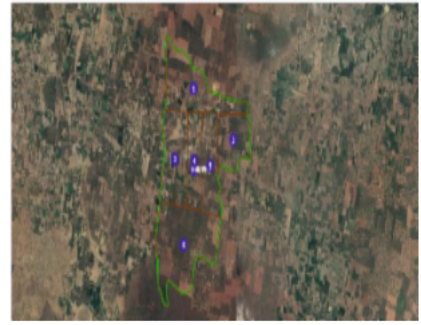

Nazri Naksha

Google Map View