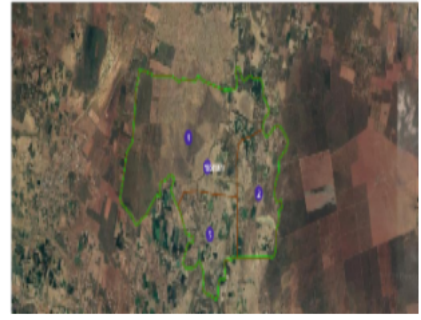

Nazri Naksha

Google Map View