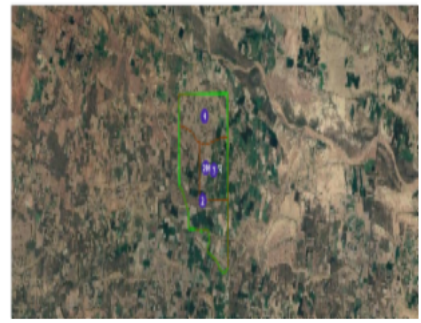

Nazri Naksha

Google Map View