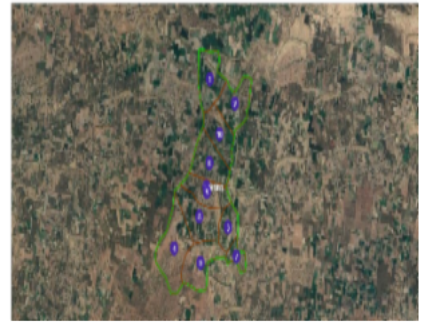

Nazri Naksha

Google Map View