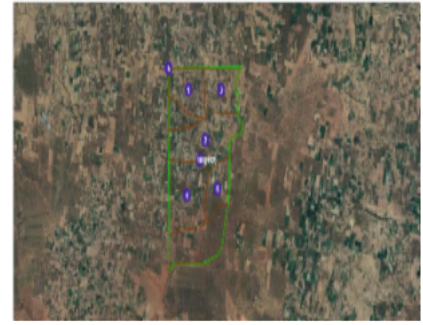

Nazri Naksha

Google Map View